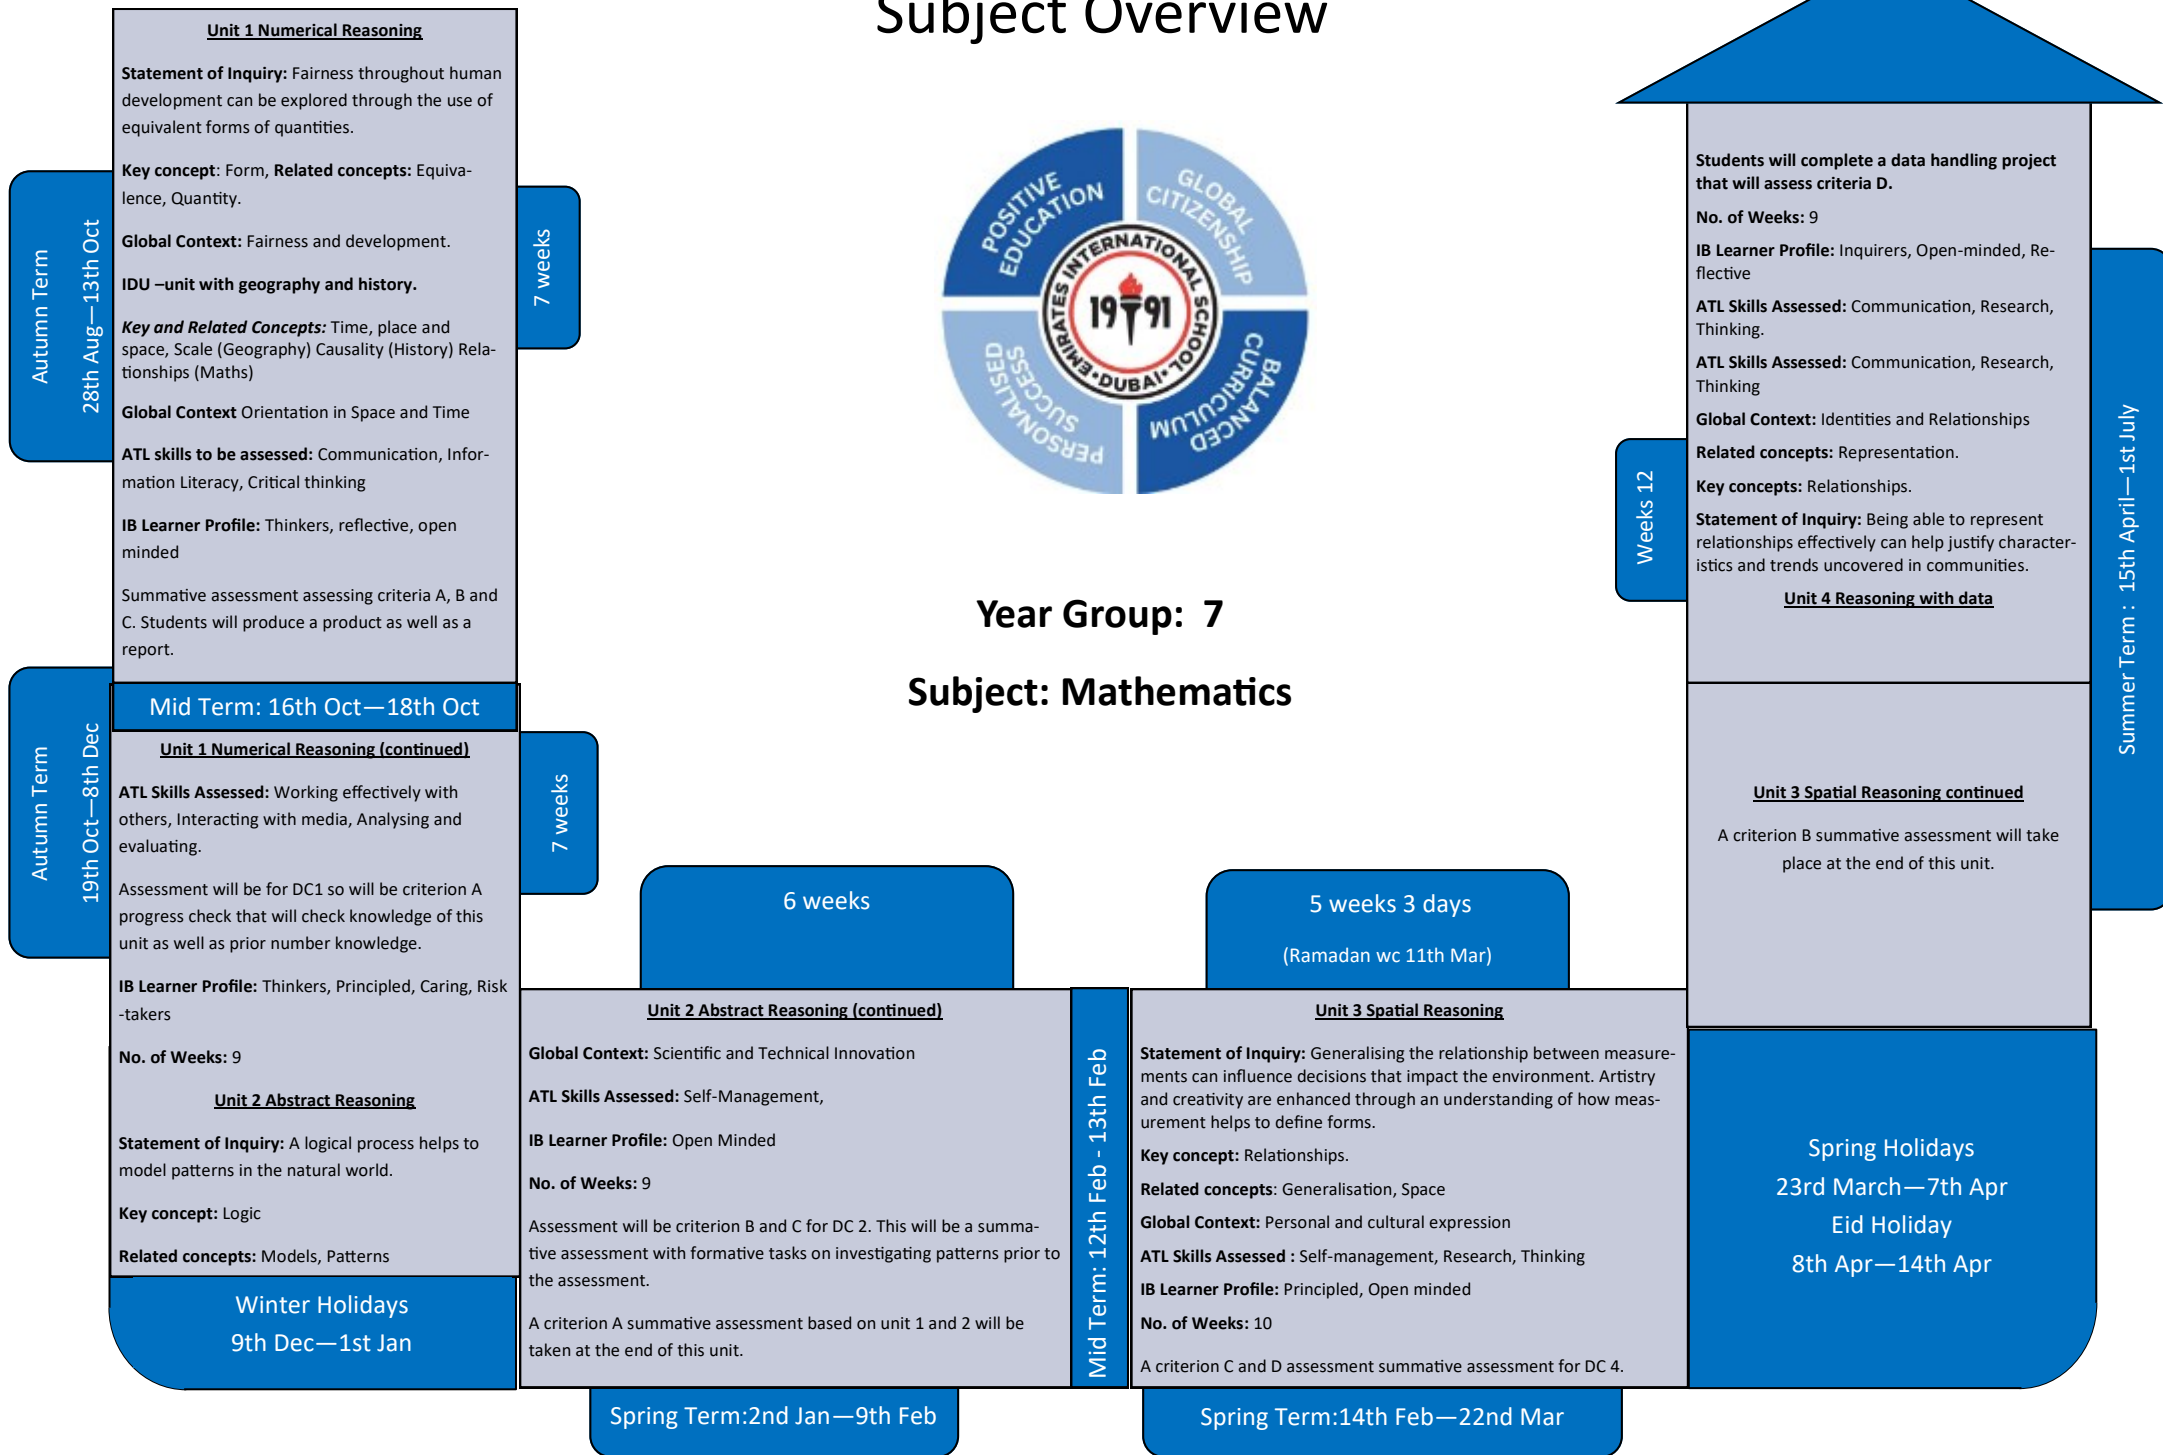

Subject Overview

Year Group: 7

Subject: Mathematics

Subject Overview

Year Group: 8

Subject: Mathematics

Winter Holidays
9th Dec—1st Jan

Spring Term:2nd Jan—9th Feb

Spring Term:14th Feb—22nd Mar

Spring Holidays
23rd March—7th Apr

Eid Holiday
8th Apr—14th Apr

Subject Overview

Year Group: 9

Subject: Mathematics

Subject Overview

Year Group: **10**

Subject: Mathematics (STANDARD & EXTENDED)

Mid Term: 12th Feb - 13th Feb

Subject Overview

Year Group: 11

Subject: Mathematics