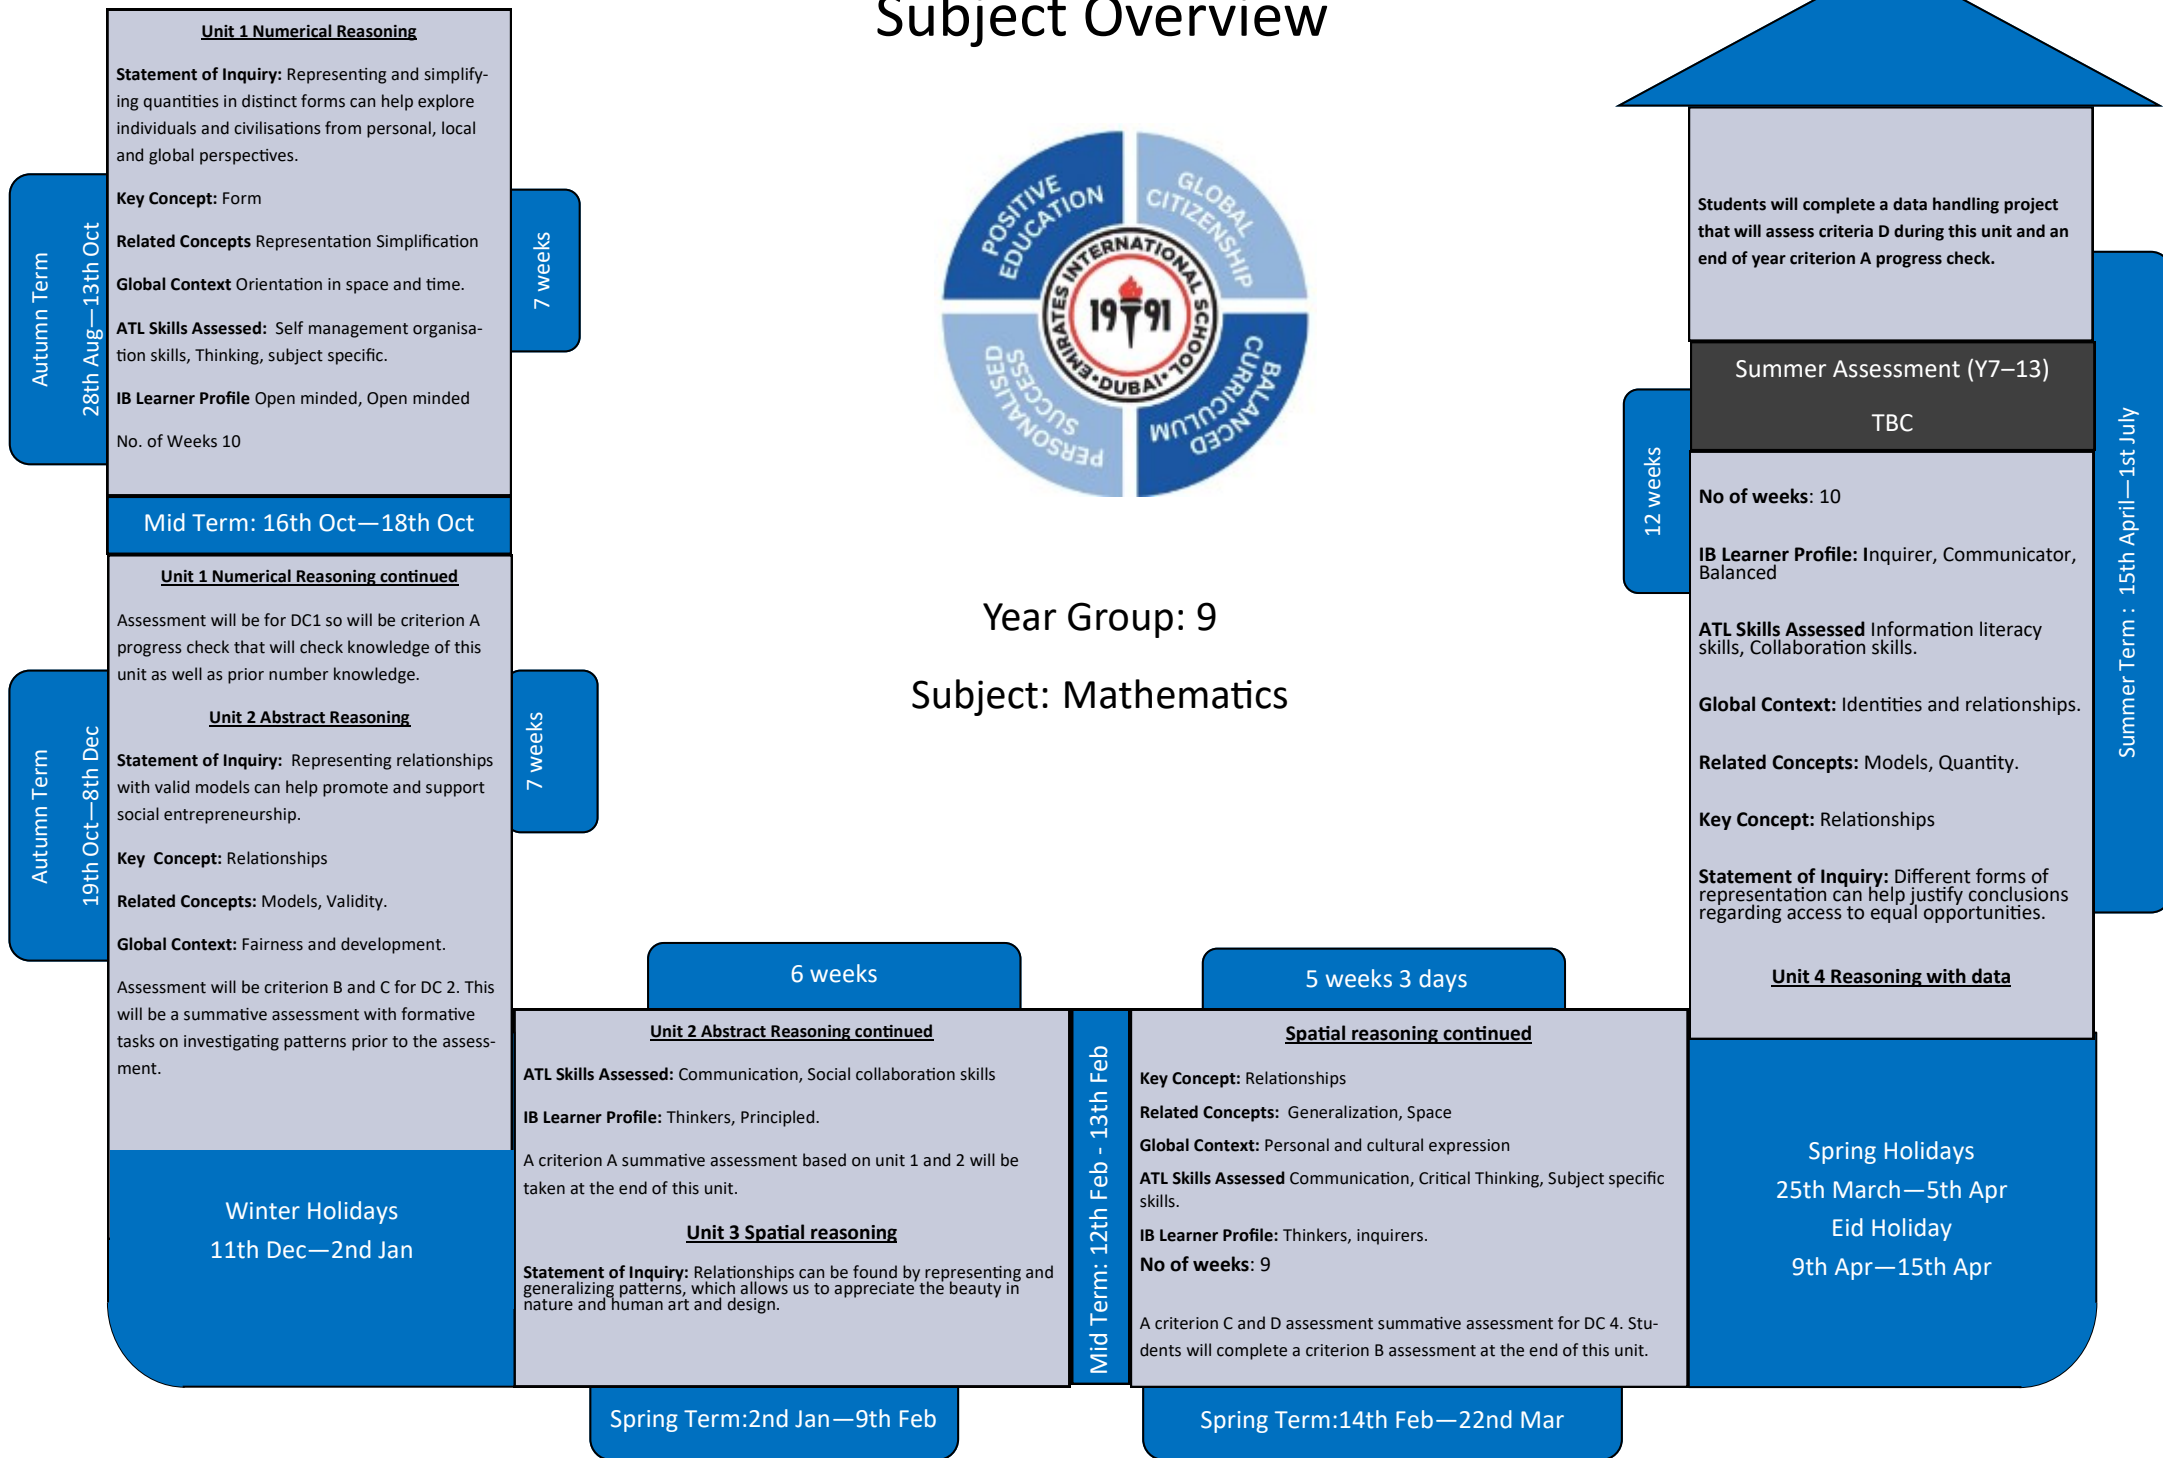

Spring Term:14th Feb—22nd Mar

Spring Holidays
23rd March—7th Apr

Eid Holiday
8th Apr—14th Apr

Subject Overview

Year Group: 9

Subject: Mathematics

Subject Overview

Year Group: **10**

Subject: Mathematics (STANDARD & EXTENDED)

Mid Term: 12th Feb - 13th Feb

Subject Overview

Year Group: 11

Subject: Mathematics